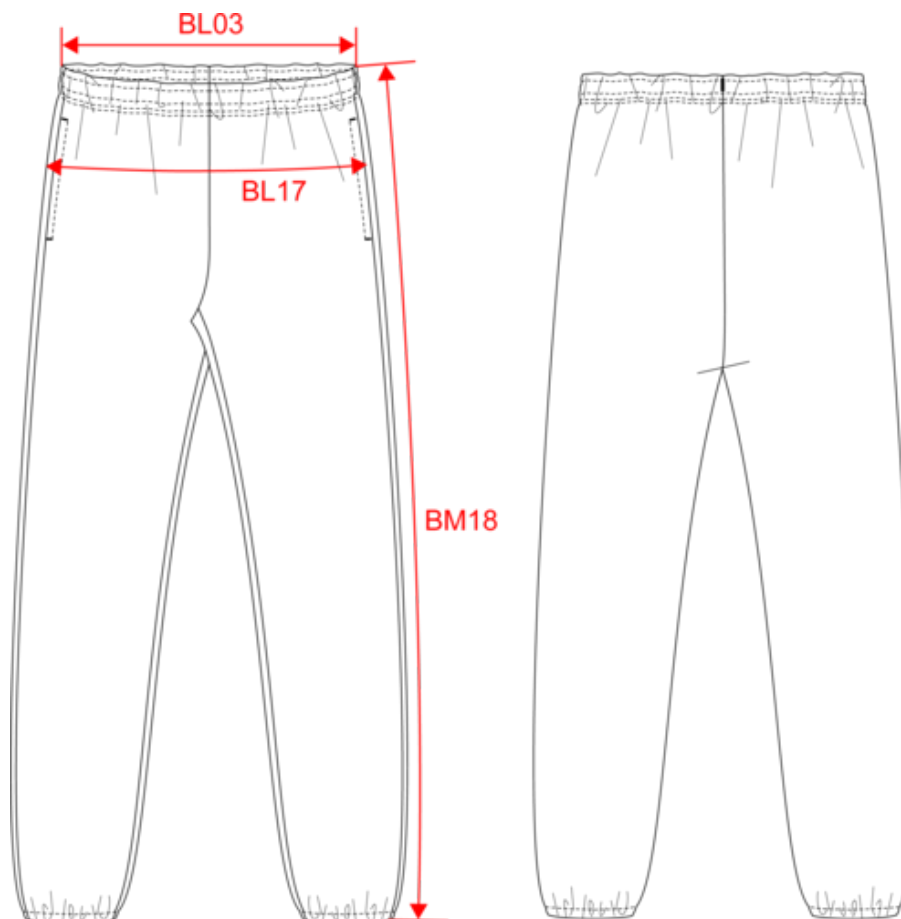

85% cotton / 15% polyester. Made from 85% organic cotton and 15% post-consumer recycled polyester. LSF (Low Shrinkage Fleece) 3-thread brushed fleece. Combed Cotton. Enzyme-washed. Straight fit. 2 side pockets. Elasticated waistband with flat drawcord. Elasticated leg bottoms. No brand label, size tab only for ease of rebranding. Certified STANDARD 100 by OEKO-TEX® N° CQ1007/7, IFTH.

K7025

Men's eco-friendly fleece pants

Dimensions (cm)

Measurements in cm	S	M	L	XL	XXL	3XL	4XL
BL03 - 1/2 elasticated waist width relaxed (front over back)	36.00	38.00	40.00	43.00	46.00	49.00	52.00
BL04 - 1/2 hip width (straight measured)	48.00	51.00	54.00	57.00	60.00	63.00	66.00
BM05 - Inseam length	82.00	82.00	82.00	82.00	82.00	82.00	82.00
BM18 - Side length (waistband included)	108.00	108.75	109.50	110.25	111.00	111.75	112.50
BL17 - 1/2 hip width (measured parallel to waistband)	48.00	51.00	54.00	57.00	60.00	63.00	66.00

Grey Heather

RVB :
Pantone C : Based on 417C
Pantone TCX : Based on 18-5203TCX

Navy

RVB : 41,46,56
Pantone C : 433C
Pantone TCX : 19-4012TCX

Logistic

1

20

Sizes	Width (cm)	Height (cm)	Length (cm)	Net weight (kg)	Gross weight (kg)	Pieces/Box	Pieces/Bundle
S	40.00	38.00	60.00	8.80000	10.00000	20	1
M	40.00	38.00	60.00	9.00000	10.10000	20	1
L	40.00	40.00	60.00	9.30000	10.60000	20	1
XL	40.00	40.00	60.00	9.80000	11.10000	20	1
XXL	40.00	40.00	60.00	10.40000	11.70000	20	1
3XL	40.00	40.00	60.00	10.70000	12.00000	20	1
4XL	40.00	40.00	60.00	11.10000	12.60000	20	1